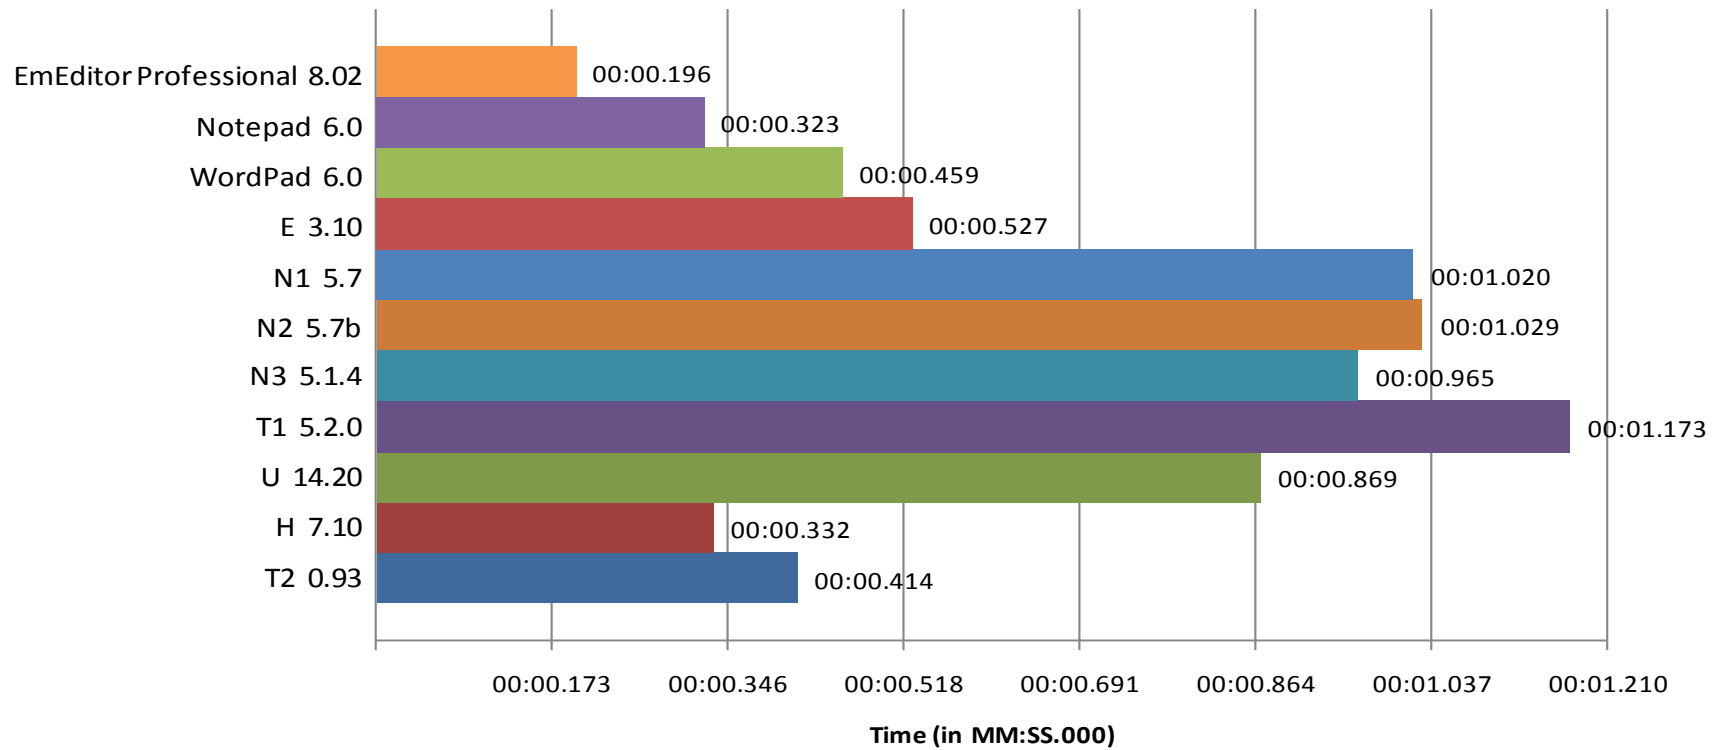

Time to Launch Program (no sidebars)